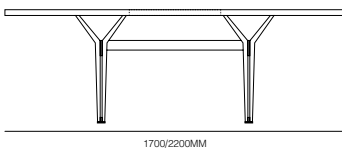

**form +  
function**

Epsilon

**bross**

Design by  
**Giuseppe Bavuso**

### Specifications

1700/2200MM

2000/2600MM

900MM