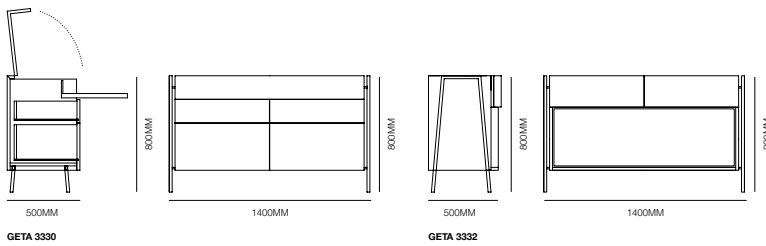

**form +
function**

Geta

bross

Design by
Baldessari e Baldessari

form + function

Geta

GETA 3330

GETA 3334

GETA 3332

GETA 3342

Specifications

Standard

- Ash Sideboards
- Push pull drawers
- Brushed bronze or anthracite metal frame.
- Geta 3330 with flap top
- Geta 3334 with dish rack & flap top

VICTORIA

Level 1, 16-20 Howard Street
North Melbourne 3051