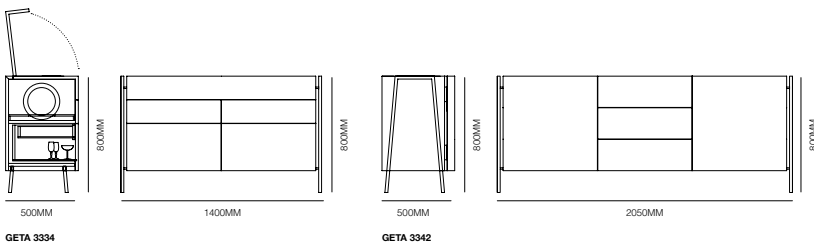

GETA 3332

GETA 3342

Specifications

Standard

- Ash Sideboards
- Push pull drawers
- Brushed bronze or anthracite metal frame.
- Geta 3330 with flap top
- Geta 3334 with dish rack & flap top

VICTORIA

Level 1, 16-20 Howard Street
North Melbourne 3051