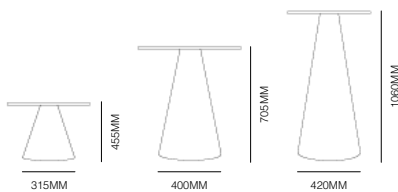

Specifications

IKON

Standard

Table base with conic column
Injection molded polypropylene
Cast-iron plate
Powdercoat finish
Hammered surface
Suitable for indoor and outdoor use

Options

Luminous base available for
1060mm base only