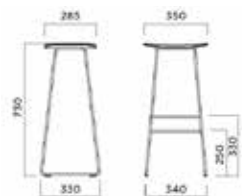

KLEJN KITCHEN

KLEJN BAR

Standard

Kitchen or bar height stool
Polypropylene or Solid Ash seat
Black or white powdercoat frame

Finishes

Polypropylene Seat

WHITE BLACK ANTH P/BUE CIPRIA*

CURRY* MARSALA*