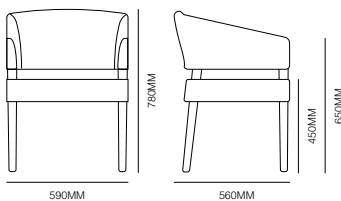

**form +
function**

Marcela

Design by
Rossetto

form + function

Marcela

Specifications

Standard

Ash wood legs, natural
or dark stained finish
Seat and back steel frame
Cold Cure moulded foam