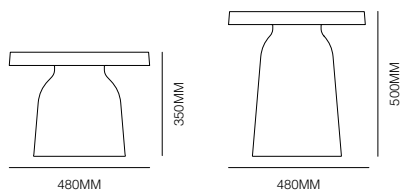

**form +
function**

Ola

Design by
Simone Viola

Specifications

OLA LOW

OLA HIGH

Standard

Polypropylene
Indoor and outdoor use
UV resistant
4.2kg (low) 5.2kg (high)