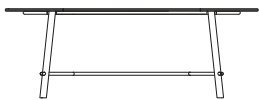

## Specifications

RECORD LIVING 4 LEG

HEIGHT: 740MM    RADIUS TOP: 1000D X 2100-2200L, R500  
SQUARE TOP: 950-1000D X 1800-2400L

RECORD BENCH

HEIGHT: 450MM    RADIUS TOP: 380D X 1800L, R190  
SQUARE TOP: 380D X 1550-1800L