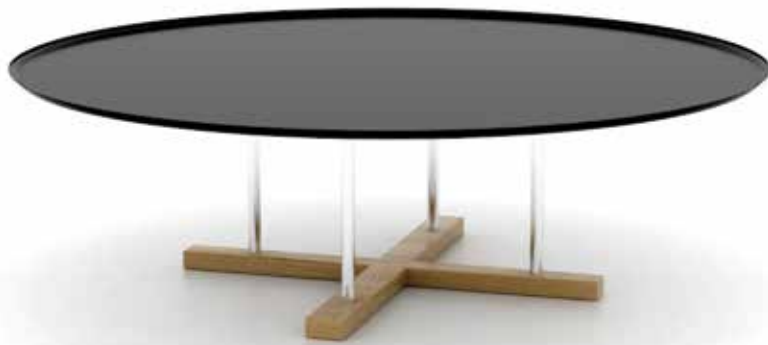

**form +
function**

Sini

Design by
Tanju Özelgin

Specifications

Standard

Breakout/coffee table
1mm pressed sheet metal table top
16mm tubular metal leg fixed to
Beech hardwood base
Made in Turkey

Finishes

Metal Tray: Electrostatic Powder
Coating Colors, Decorative Coatings
Metal Leg: Chrome, Electrostatic
Powder Coating Colors,
Decorative Coatings
Wood Base: Natural Ayous Wood,
Black Ash Wood, Walnut Beech Wood