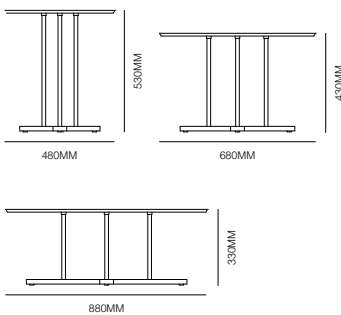

**form +
function**

Sini

Design by
Tanju Özelgin

Specifications

Standard

Breakout/coffee table
1mm pressed sheet metal table top
16mm tubular metal leg fixed to
Beech hardwood base
Made in Turkey

Finishes

Metal Tray: Electrostatic Powder
Coating Colors, Decorative Coatings
Metal Leg: Chrome, Electrostatic
Powder Coating Colors,
Decorative Coatings
Wood Base: Natural Ayous Wood,
Black Ash Wood, Walnut Beech Wood