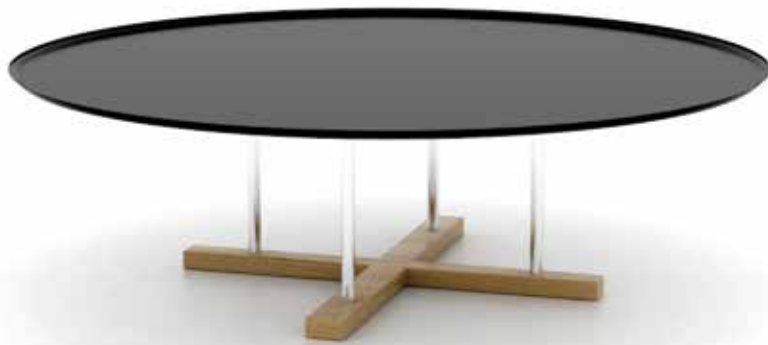

**form +  
function**

Sini

Design by  
**Tanju Özelgin**

## Standard

Breakout/coffee table  
1mm pressed sheet metal table top  
16mm tubular metal leg fixed to  
Beech hardwood base  
Made in Turkey