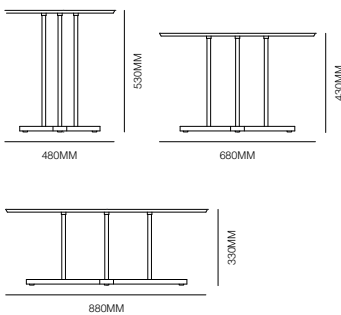

## Standard

Breakout/coffee table  
1mm pressed sheet metal table top  
16mm tubular metal leg fixed to  
Beech hardwood base  
Made in Turkey