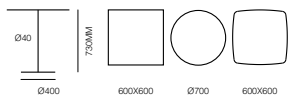

STYLUS 5402 TOP MAXIMUMS