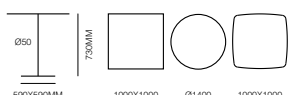

STYLUS 5402 TOP MAXIMUMS

STYLUS 5404 TOP MAXIMUMS

STYLUS 5410 TOP MAXIMUMS

Features

Cast iron, sandblasted, epoxy-polyester powder coating
Round or square base
Coffee or sitting table height

Frame Finishes