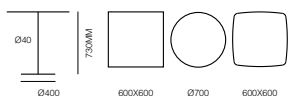

STYLUS 5402 TOP MAXIMUMS

STYLUS 5404 TOP MAXIMUMS

STYLUS 5410 TOP MAXIMUMS

Features

Cast iron, sandblasted, epoxy-polyester powder coating
Round or square base
Coffee or sitting table height

Frame Finishes