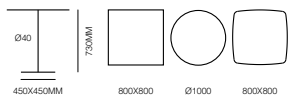

Specifications

STYLUS 5400 TOP MAXIMUMS