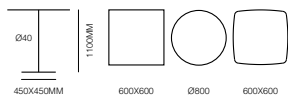

STYLUS 5402 TOP MAXIMUMS

STYLUS 5404 TOP MAXIMUMS

STYLUS 5410 TOP MAXIMUMS

Features

Cast iron, sandblasted, epoxy-polyester powder coating
Round or square base
Coffee or sitting table height

Frame Finishes