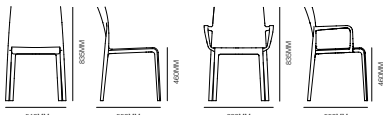

VOLT 673 HB VOLT 674 HB