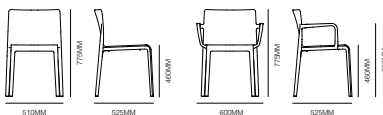

Specifications

VOLT 670 VOLT 675