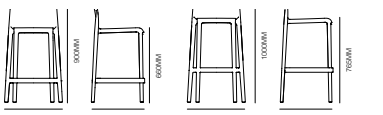

VOLT STOOL 677 VOLT STOOL 678

Features

- Available in chair and stool
- Polypropylene
- Stackable
- UV resistant
- Gas-air Moulding
- Suitable for indoor & outdoor
- Medium or high back available

Options

- With arms
- With seat pad or inner upholstered