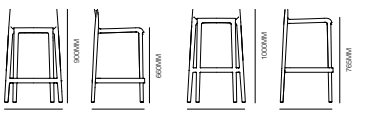

VOLT 674 HB

VOLT STOOL 677

VOLT STOOL 678

Features

- Available in chair and stool
- Polypropylene
- Stackable
- UV resistant
- Gas-air Moulding
- Suitable for indoor & outdoor
- Medium or high back available

Options

- With arms
- With seat pad or inner upholstered

Finishes

BI

NE

RO

GA

BL