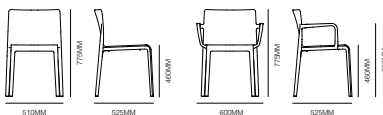

Specifications

VOLT 670

VOLT 675