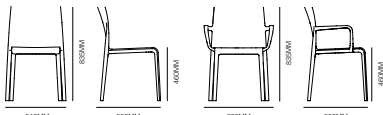

VOLT 673 HB

VOLT 674 HB