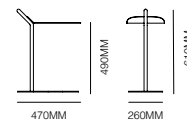

WAM 1576

Wam 1577/1578 DI

WAM 1577 DI

WAM 1578 DI

Wam 1576

WAM 1576

Sofa with high backrest; metal structure brushed bronze or matt black lacquered.

Free standing table in matt black metal.