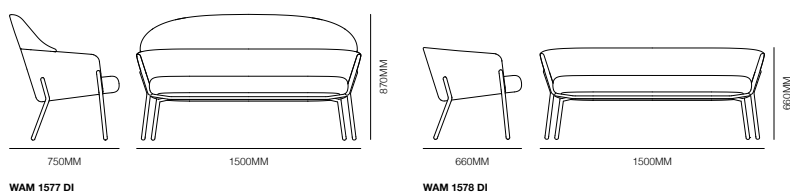

## Wam 1576

Sofa with high backrest; metal structure brushed bronze or matt black lacquered.

Free standing table in matt black metal.