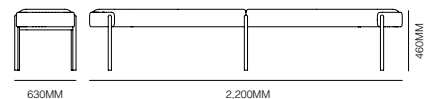

Wam 1574 XI

WAM 1574 XI

Upholstered ottoman and bench with metal frame, brushed bronze or matt black finish. Bench available with an optional fixed table with a black Fenix top, which can be positioned as desired.

VICTORIA

392 Victoria Street
North Melbourne 3051

ACT

83 Wollongong Street
Fyshwick 2609

---

form-function.com.au

Instagram icon formfunctionco

Facebook icon formfunctionaus