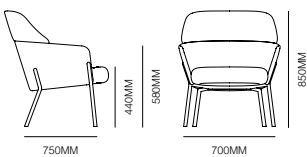

## Wam 1570 QI

WAM 1570 QI

Lounge with metal structure brushed bronze or matt black lacquered; seat and back upholstered.