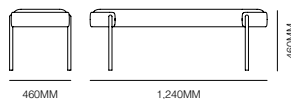

Wam 1573 XI

WAM 1573 XI

Upholstered ottoman and bench with metal frame, brushed bronze or matt black finish. Bench available with an optional fixed table with a black Fenix top, which can be positioned as desired.