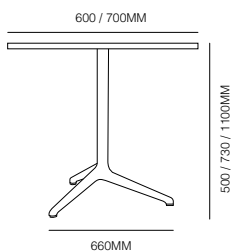

Specifications

YPSILON

Options

Folding mechanism/flip top available

VICTORIA

392 Victoria Street
North Melbourne 3051

Standard

Square or round top, 3 or 4 feet, aluminium base & column, powdercoat finish
100% demountable product, 100% recyclable material