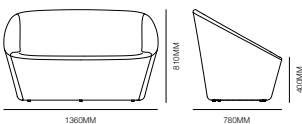

LOG 366

Specifications

LOG 365

LOG 367

LOG 366

LOG 368

Features

Armchair, lounge, 2 seat sofa & pouf
Polymer frame
Upholstered in flexible expanding polyurethane, fire retardant
Fabric or leather