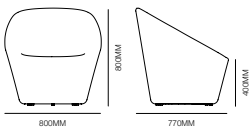

LOG 366

Specifications

LOG 365

LOG 367

LOG 366

LOG 368

Features

Armchair, lounge, 2 seat sofa & pouf
Polymer frame
Upholstered in flexible expanding polyurethane, fire retardant
Fabric or leather