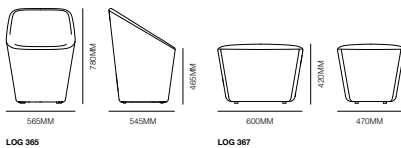

LOG 366

Specifications

LOG 365

LOG 367

LOG 366

LOG 368

Features

Armchair, lounge, 2 seat sofa & pouf
Polymer frame
Upholstered in flexible expanding polyurethane, fire retardant
Fabric or leather