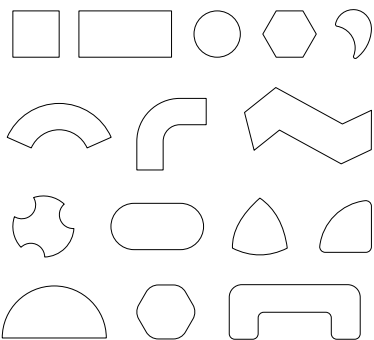

**form +
function**

Otto

form + function

Otto

Configuration Examples

Bespoke

Manufactured to any design. Available in circles, squares, rectangle, curves or any other shape, fully customizable. Available with a range of feet or glides and upholstered in many finish options.