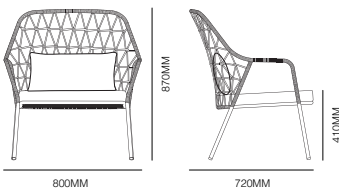

**form +
function**

Panarea

PEDRALI[®]
THE ITALIAN ESSENCE

Design by
CMP Design

form + function

Panarea

Specifications

PANAREA CHAIR

PANAREA ARMCHAIR

Standard

20mm galvanized steel tube frame
Seat padded with draining polyurethane foam
Stackable 5 high
Suitable for outdoor
Made in Italy
FSC Certified

Options

Armchair available

Finishes

Powdercoat