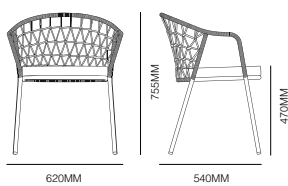

**form +
function**

Panarea

PEDRALI[®]
THE ITALIAN ESSENCE

Design by
CMP Design

form + function

Panarea

Specifications

PANAREA CHAIR

PANAREA ARMCHAIR

Standard

20mm galvanized steel tube frame
Seat padded with draining polyurethane foam
Stackable 5 high
Suitable for outdoor
Made in Italy
FSC Certified

Options

Armchair available

Finishes

Powdercoat