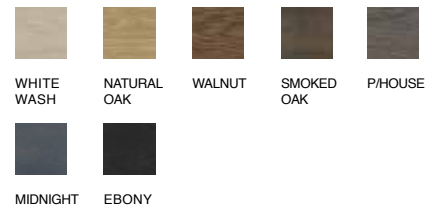

**form +
function**

Valonia

Specifications

1500D x 750mmH
1800D x 750mmH
Custom sizes available

Standard

Handcrafted and made to order
American Oak
FSC certified

Finishes

Stain or painted