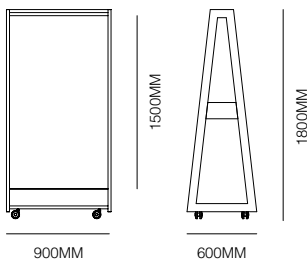

**form +
function**

Memo

form + function

Memo

Specifications

MEMO

Standard

Available with Pinboard and
Whiteboard faces
Built-in hidden internal shelf
Lockable castors