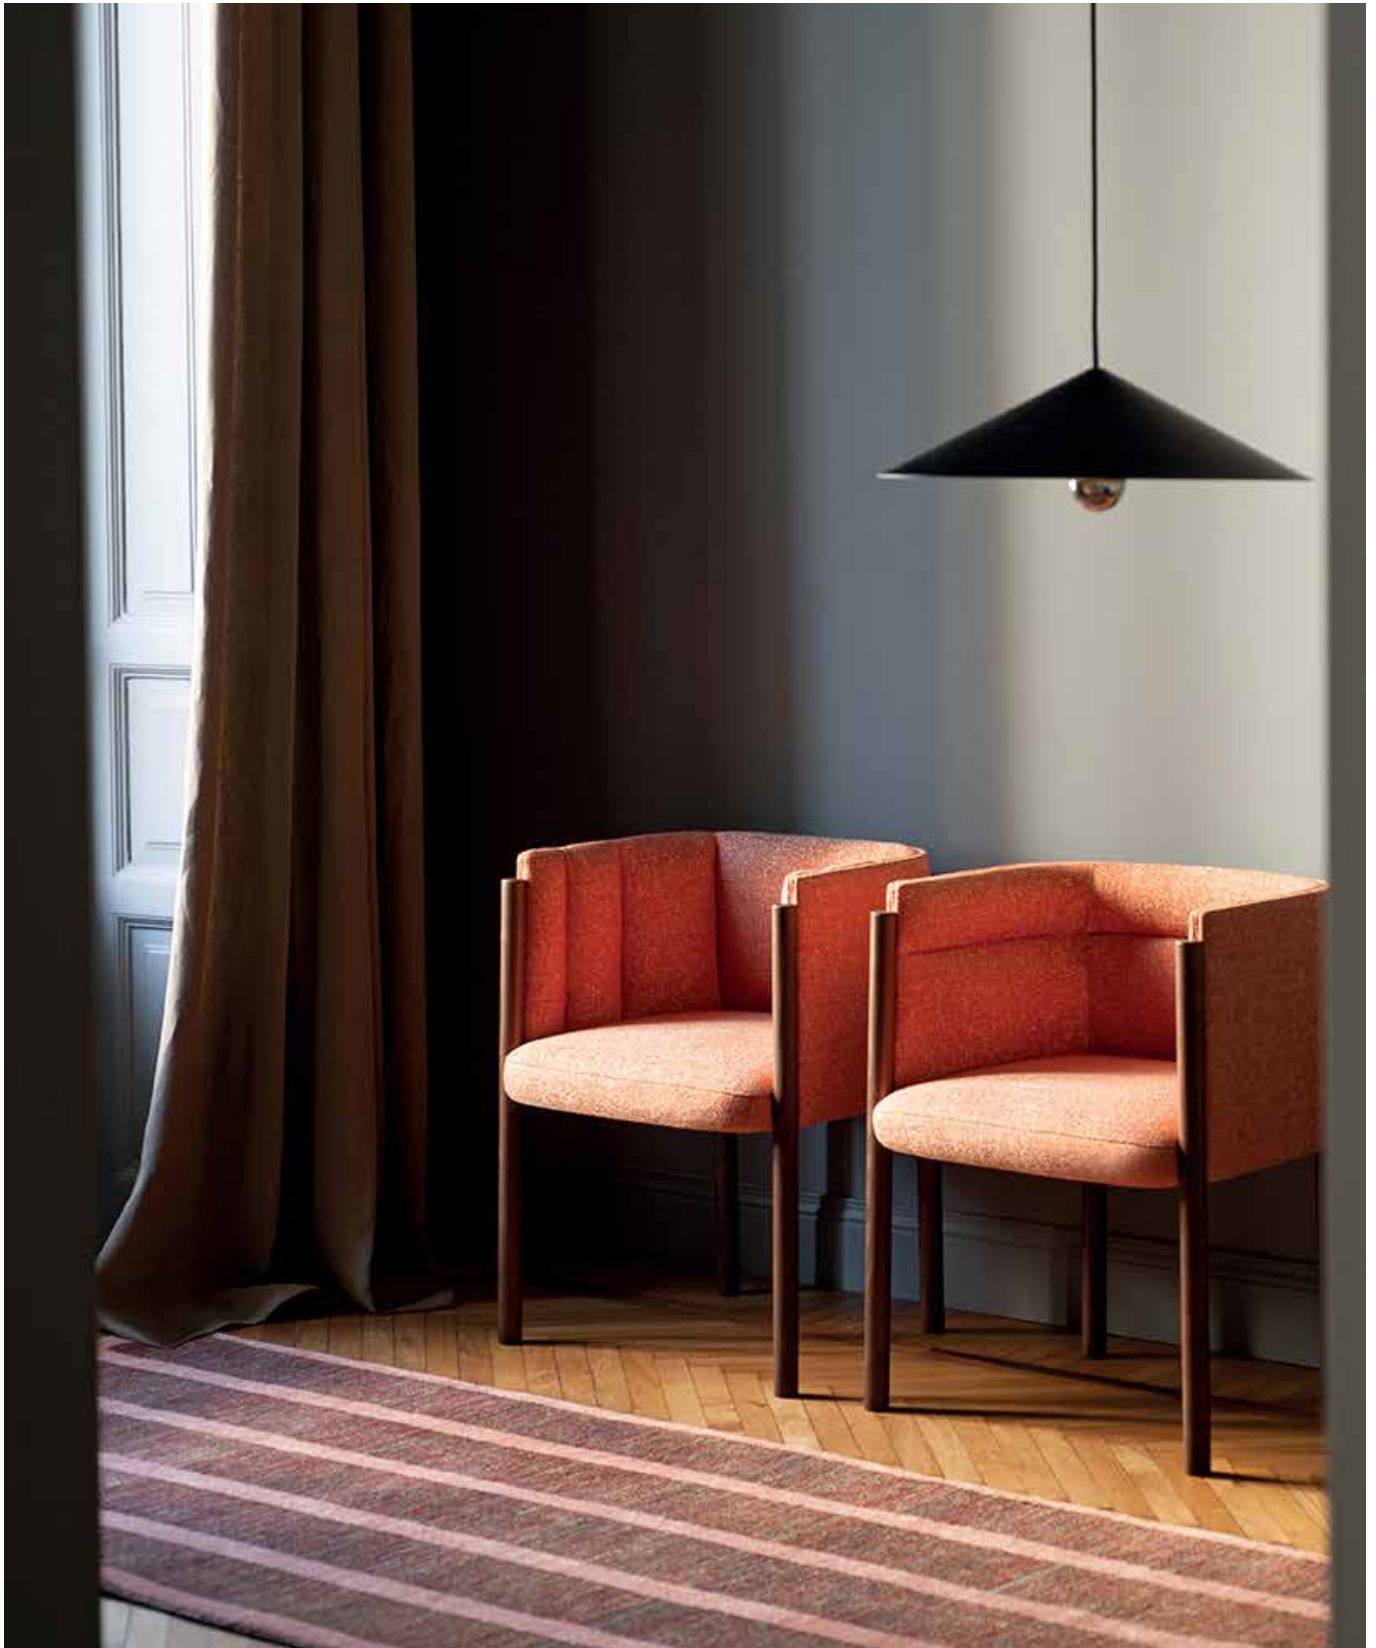

**form +
function**

Baia

bross

Design by
Marco Zito

Specifications

560 W x 550 D x 740mm H

Standard

Armchair with curved back & arms
Seat and rear back fully upholstered
with quilted front
Solid wood legs
Made in Italy

Finishes

Upholstered with house or COM
fabric or leather.
Structure in Ashwood natural,
stained or matt lacquered.

Options

Vertical or horizontal quilted front

VICTORIA

Level 1, 16-20 Howard Street
North Melbourne 3051