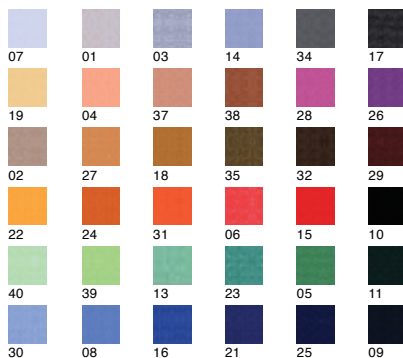

SANDWICH SCREEN WITH BEVELLED EDGE & LEATHER WRAP

INDIVIDUAL SANDWICH SCREEN WITH FABRIC WRAP

35MM ALUMINIUM FRAME SCREEN WITH FUNCTION RAIL

PET Screens

12mm or 24mm thick

Pressed (ECLIPSE range) or plain

Custom shape available, including wrap around screens (curved)