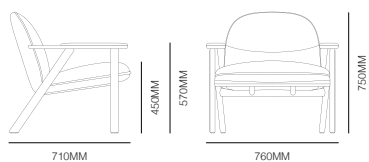

**form +
function**

Peggy

bross

Design by
Marco Zito

form + function

Peggy

PEGGY 1431

PEGGY 1430

PEGGY 1431

PEGGY 1430

Specifications

Standard

High-back or low-back armchair
Seat and back upholstered

Finishes

Ashwood natural, stained
or mat lacquered

VICTORIA