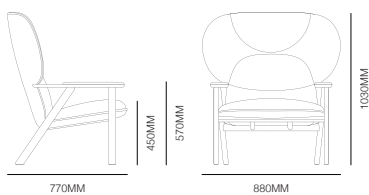

**form +
function**

Peggy

bross

Design by
Marco Zito

form + function

Peggy

PEGGY 1431

PEGGY 1430

PEGGY 1431

PEGGY 1430

Specifications

Standard

High-back or low-back armchair
Seat and back upholstered

Finishes

Ashwood natural, stained
or mat lacquered

VICTORIA