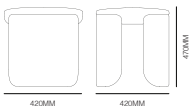

**form +
function**

Petal

bross

Design by
Marco Zito

form + function

Petal

PETAL 1460

PETAL 1460

PETAL 1462

Specifications

PETAL 1461

PETAL 1460

PETAL 1462

Standard

Bench and pouf fully upholstered in fabric or leather.

Options