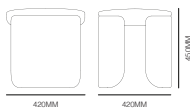

PETAL 1462

Specifications

PETAL 1461

PETAL 1460

PETAL 1462

Standard

Bench and pouf fully upholstered in fabric or leather.

Options