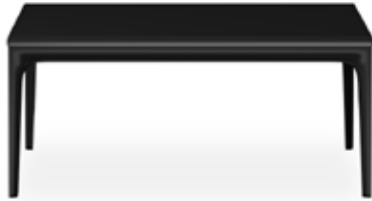

Create a configuration that's uniquely yours

Specifications

1. 660W x 650D x 750mmH
2. 830W x 650D x 750mmH
3. 650W x 650D x 750mmH
4. 650W x 650D x 288mmH
5. 660W x 650D x 750mmH
6. 990W x 650D x 750mmH
7. 650W x 650D x 750mmH
8. 650W x 650D x 424mmH

Standard

- Versatile modular sofa
- Armchair with open, fully or semi enclosed armrest, pouf and side table
- Fully upholstered
- Aluminium frame
- Antibacterial
- Flame Retardant
- Designed in Italy